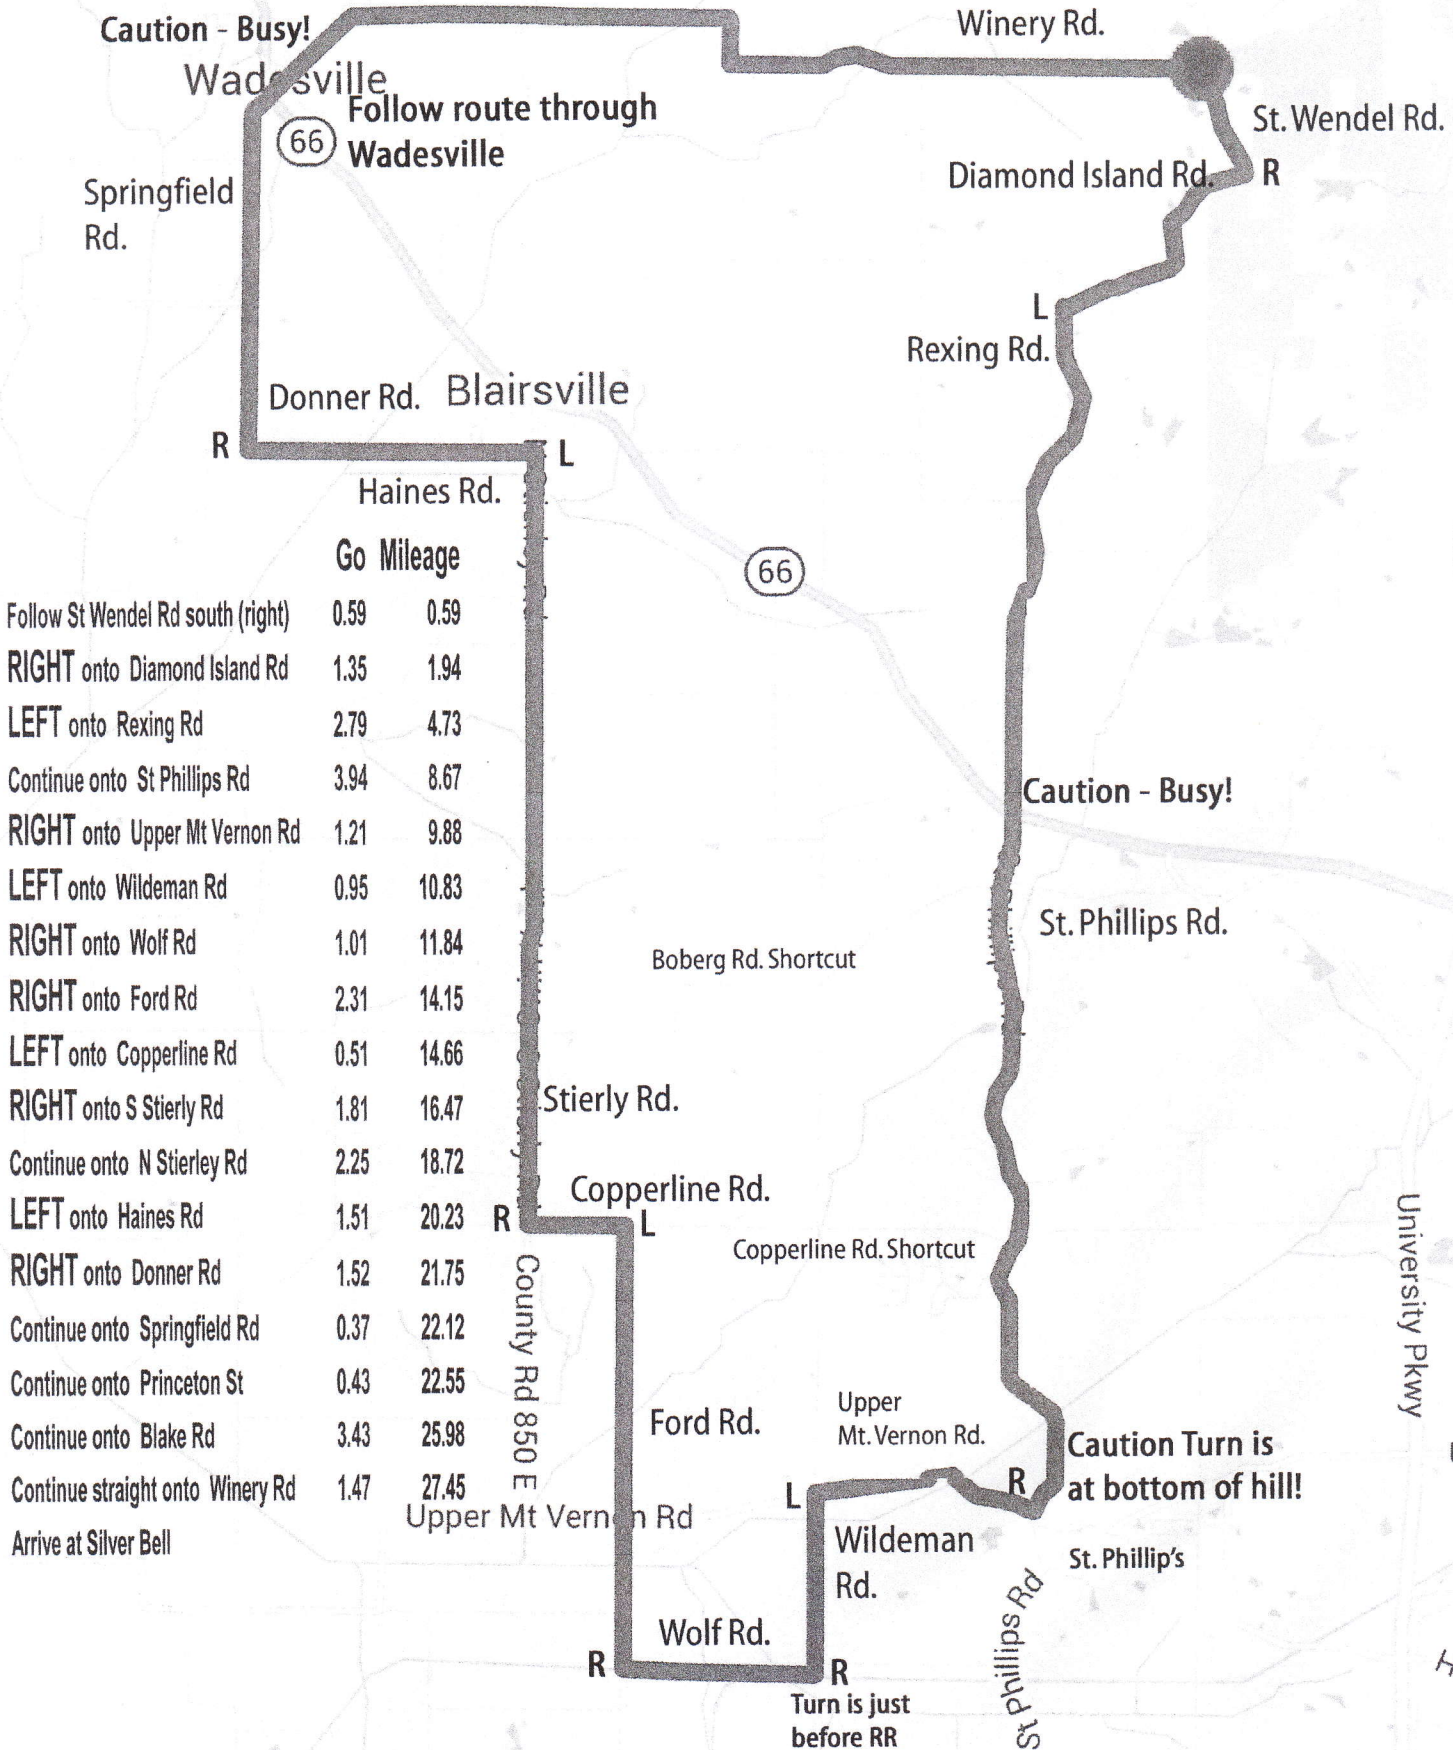

Silver Bell South

(approx. 27.5 miles)

Silver Bell

Go Mileage

Follow St Wendel Rd south (right)	0.59	0.59
RIGHT onto Diamond Island Rd	1.35	1.94
LEFT onto Rexing Rd	2.79	4.73
Continue onto St Phillips Rd	3.94	8.67
RIGHT onto Upper Mt Vernon Rd	1.21	9.88
LEFT onto Wildeman Rd	0.95	10.83
RIGHT onto Wolf Rd	1.01	11.84
RIGHT onto Ford Rd	2.31	14.15
LEFT onto Copperline Rd	0.51	14.66
RIGHT onto S Stierly Rd	1.81	16.47
Continue onto N Stierly Rd	2.25	18.72
LEFT onto Haines Rd	1.51	20.23
RIGHT onto Donner Rd	1.52	21.75
Continue onto Springfield Rd	0.37	22.12
Continue onto Princeton St	0.43	22.55
Continue onto Blake Rd	3.43	25.98
Continue straight onto Winery Rd	1.47	27.45
Arrive at Silver Bell		