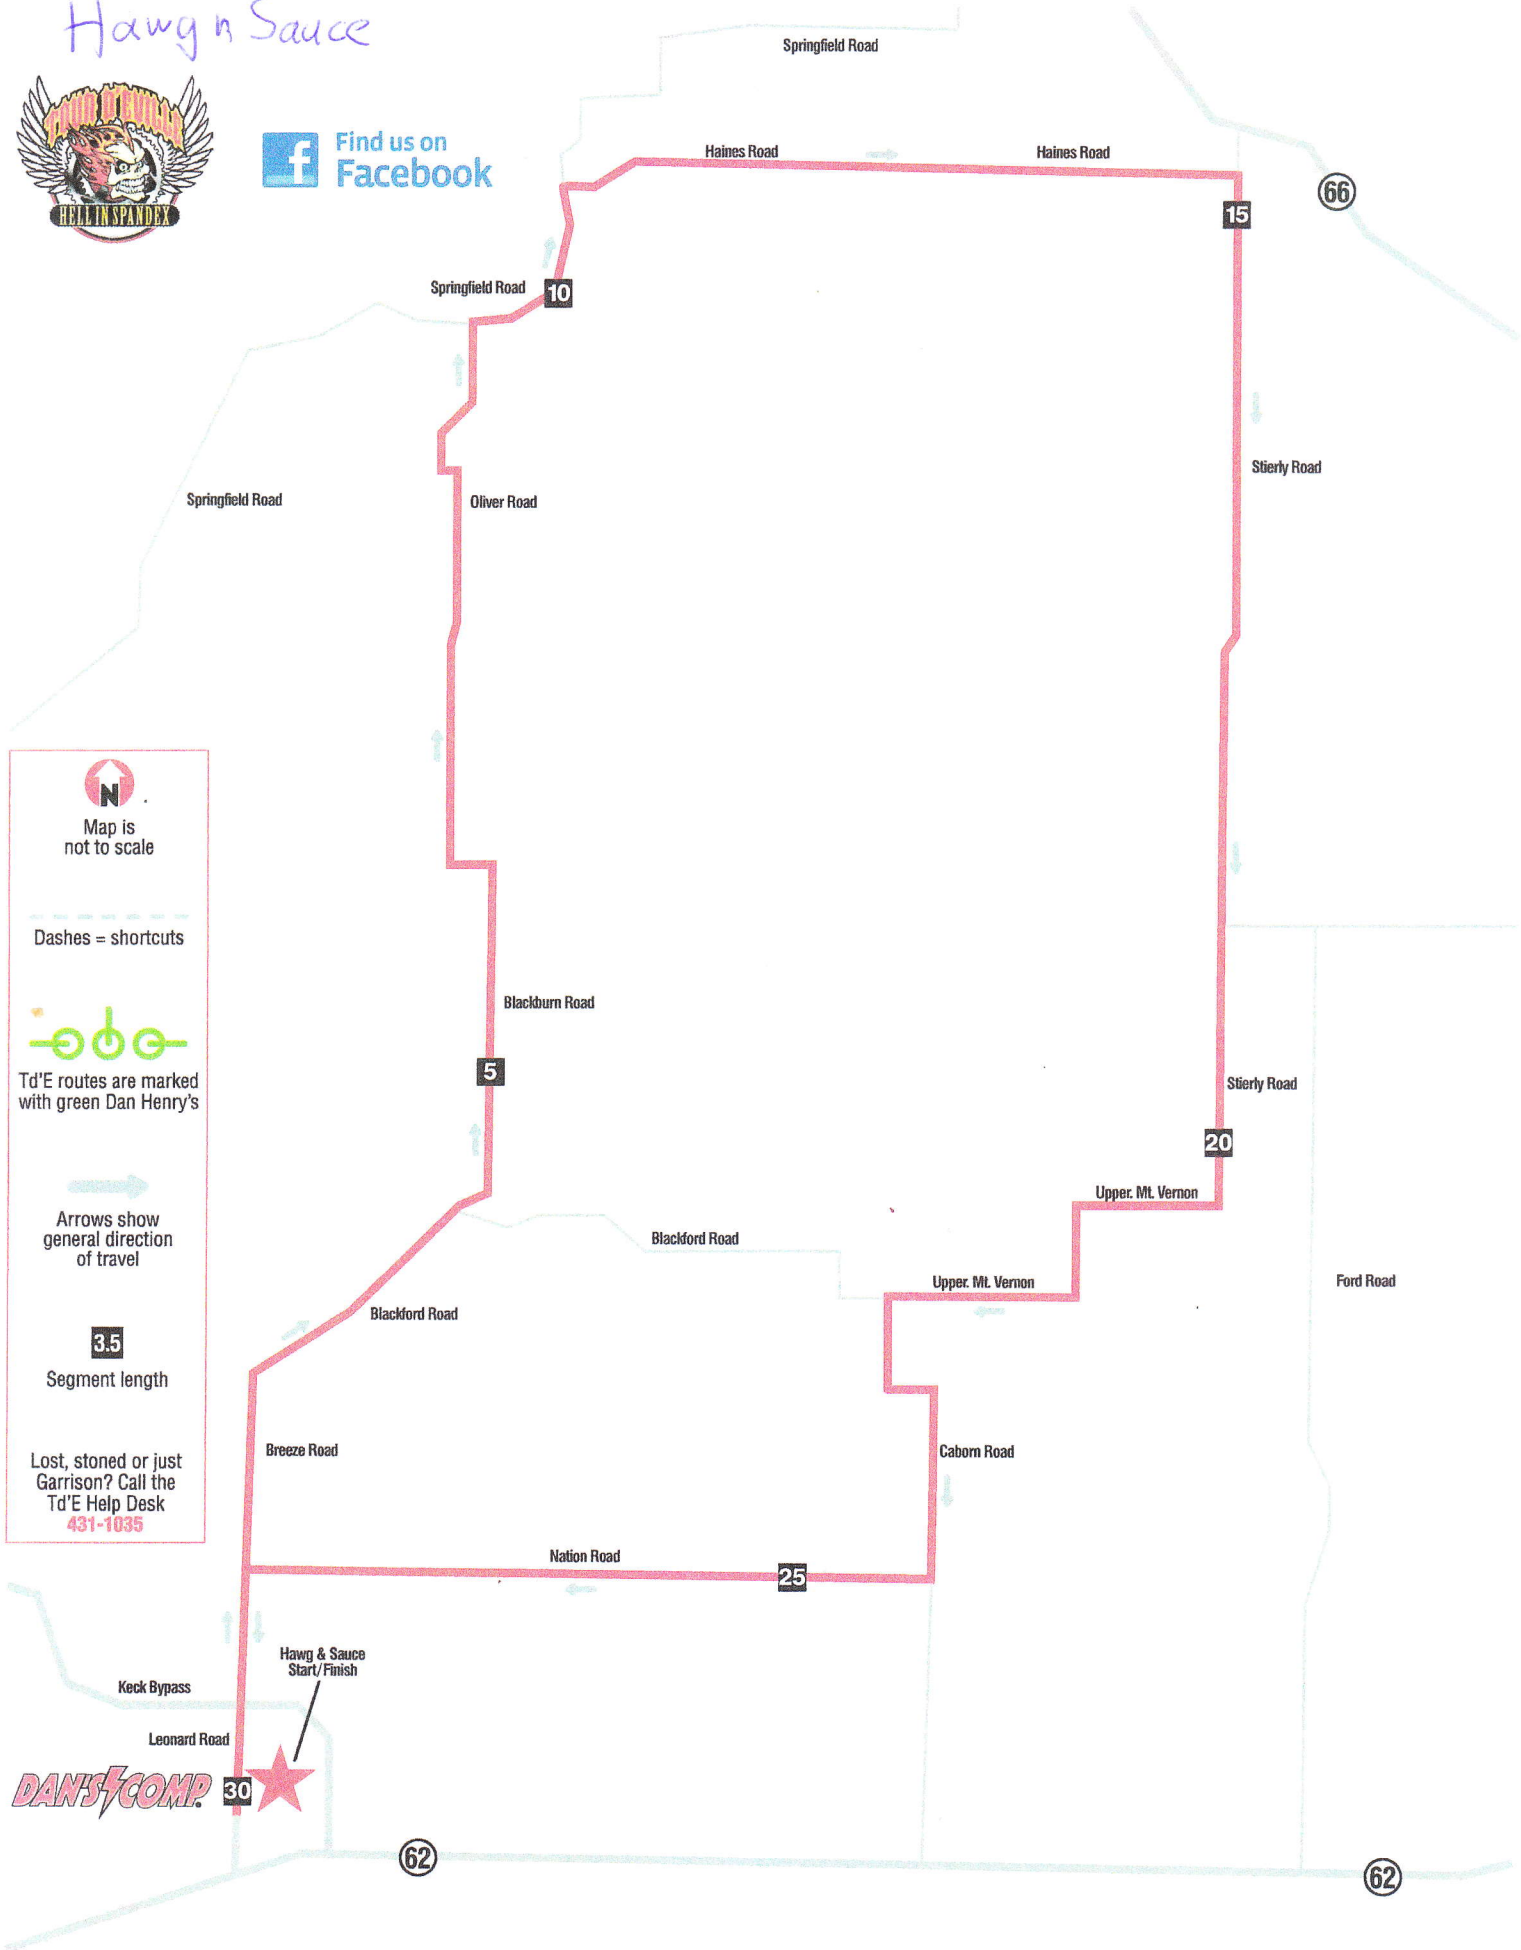

# Hawg n Sauce

Find us on Facebook

Map is not to scale

Dashes = shortcuts

Td'E routes are marked with green Dan Henry's

Arrows show general direction of travel

3.5

Segment length

Lost, stoned or just Garrison? Call the Td'E Help Desk 431-1035

DAN'S COMP